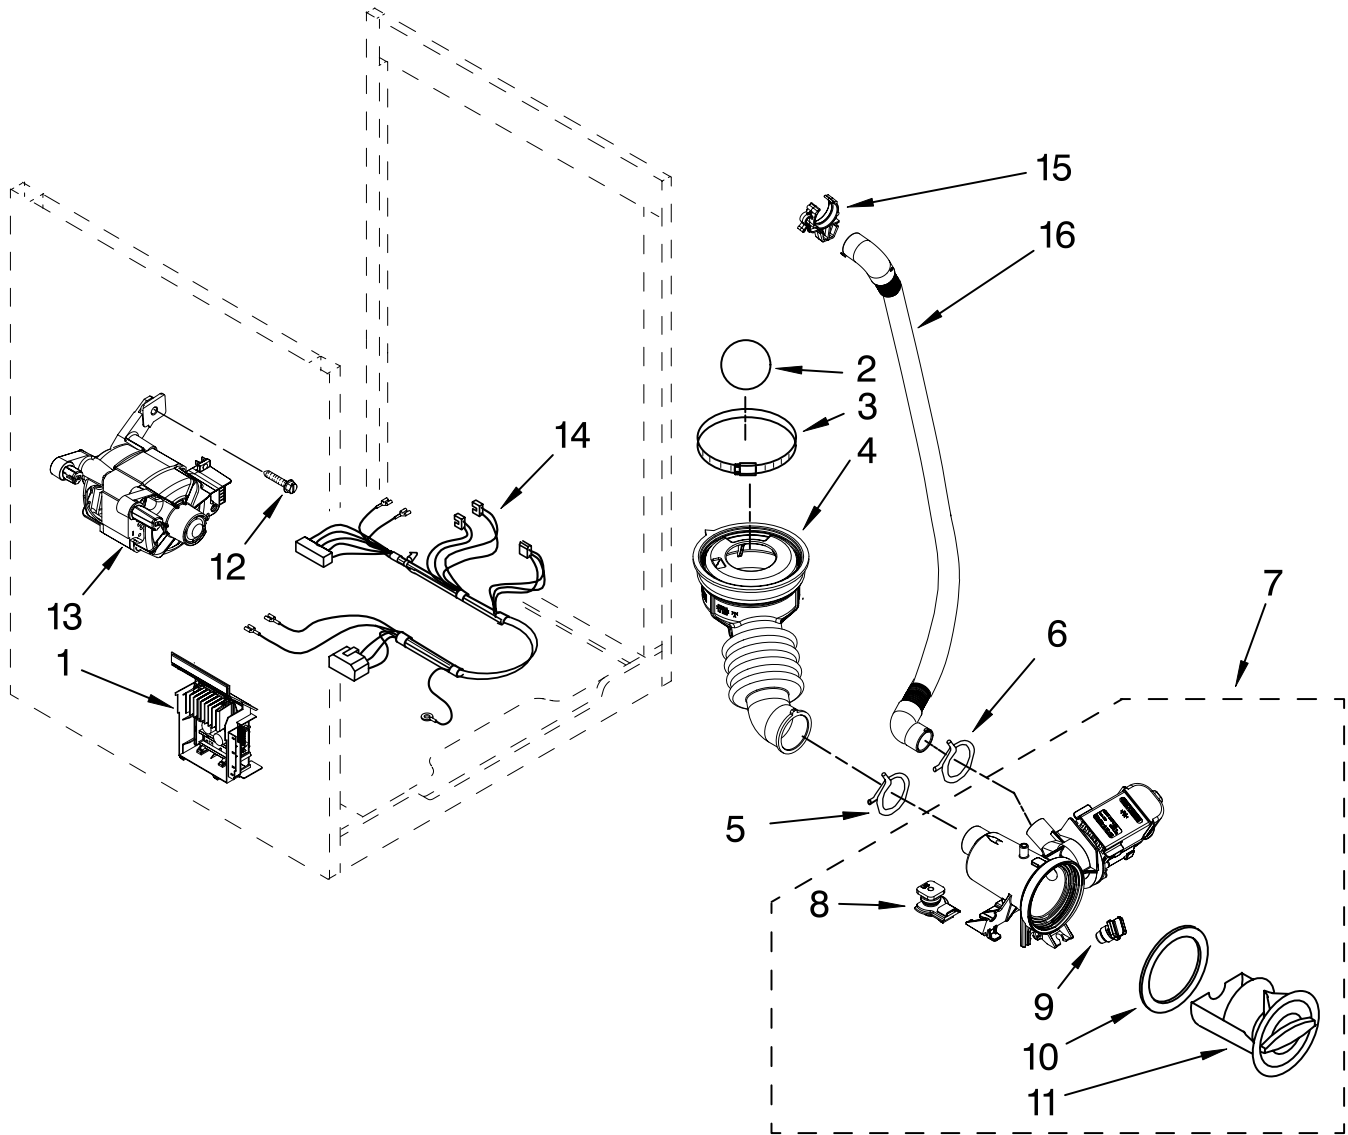

PUMP AND MOTOR PARTS

For Model: MHWE300VW12
(White)

Illus. No.	Part No.	DESCRIPTION
1	8183196	Motor Control Unit
2	W10121657	Ball
3	8181734	Clamp
4	8181732	Hose, Tub to Pump
5	8181753	Clamp
6	8181752	Clamp
7	8182821	Pump (Complete)

Illus. No.	Part No.	DESCRIPTION
8	8182820	Grommet, Damper (Rear)
9	8182816	Grommet, Damper (Front)
10	8181736	Seal, Filter Cap
11	8183027	Cap, Filter (Includes Item 10)
12	W10128585	Bolt, Motor

Illus. No.	Part No.	DESCRIPTION
13	8182793	Motor
14	W10189680	Harness, Motor (Includes Item 23 On Page 1)
15	8182209	Retainer, Drain Hose
16	8181740	Drain Hose (Inner)